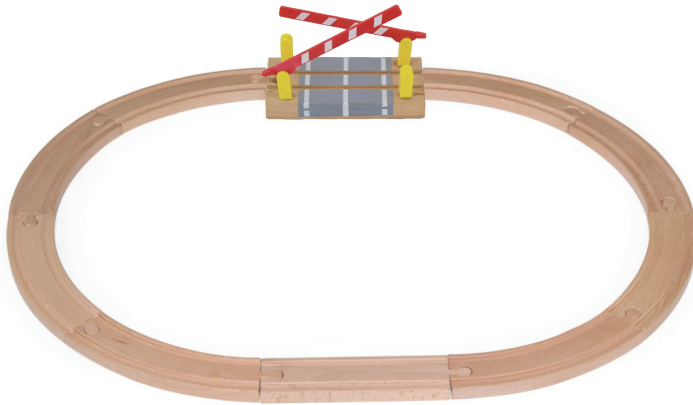

# Train Set - 90 pcs

 Ensemble Train 90 Pièces

 Игра "Веселая дорога"

 Conjunto Tren 90 Piezas

 Holzeisenbahn 90-teilig

 القطار 90 قطعة

1

2

3

4

5

6

Item No. 50998

All VIGA toys are made of non-toxic paints and inks fully compliant with or over latest EN71, ASTM & GB6675 toy safety standards.

[www.vigatoys.com](http://www.vigatoys.com)

 [vigatoys\\_official](https://www.instagram.com/vigatoys_official)
 [Viga Toys](https://www.youtube.com/VigaToys)
 [Viga Toys](https://www.facebook.com/VigaToys)