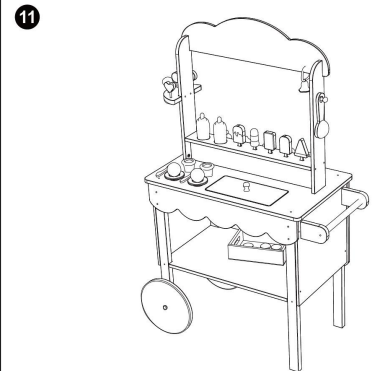

Assembly Instruction

Item No. 44550 Ice Cream Mobile Shop

A x32

B x4

C x5

D x8

E x4

WARNING:

This toy is required to be assembled by adults only.

It may contain potential choking hazards, small parts or sharp points before assembly.

Incorrect assembly may cause injury to children.

Screws may rust over time, please inspect all the screws periodically.